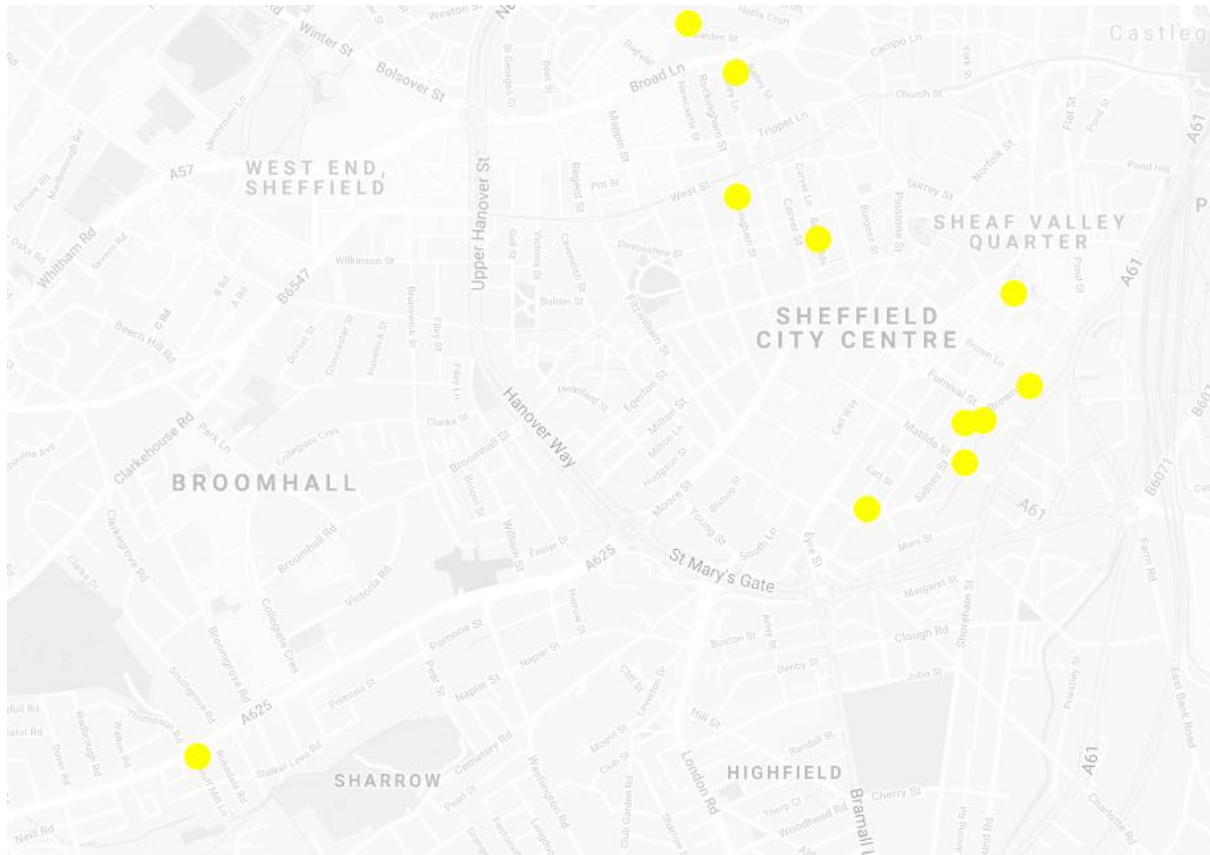

<https://www.ourfaveplaces.co.uk/our-guides/a-sheffield-street-art-trail/>

1. Garden Street
2. Bailly Lane Carpark
3. Wellington Street Carpark
4. The Art House, Backfields
5. Howard Street
6. Site Gallery, Brown Street
7. Access Space, Sidney Street
8. APG Works, Sidney Street
9. Matilda Tavern, Matilda Street
10. Block Projects, Sylvester Street

Garden Street

Baily Lane Carpark

Wellington Street Carpark

The Art House

Howard Street

Site Gallery

Access Space

APG Works